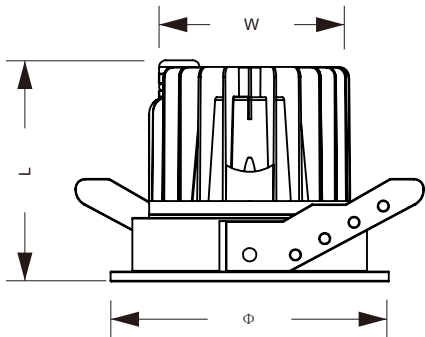

Datasheet- Waterproof Downlight

PARAMETERS:

Model No	/
Power	/
Dimension	/
Luminous Flux	/
Luminous Efficacy	/
Beam Angle	/
Battery	/
Emergency time	/

DIMENSIONS

LIGHTING DISTRIBUTIONS

EXPLODE

APPLICATIONS