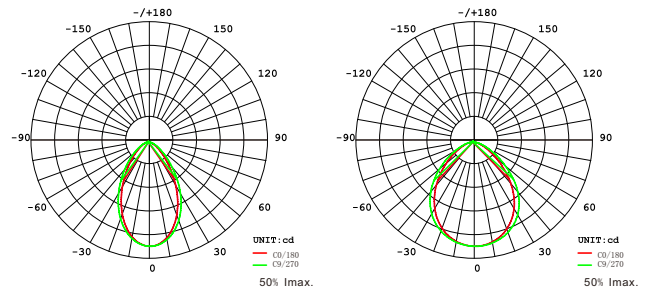

Datasheet- Waterproof Downlight

PARAMETERS:

Model No	/
Power	/
Dimension	/
Luminous Flux	/
Luminous Efficacy	/
Beam Angle	/
Battery	/
Emergency time	/

DIMENSIONS

LIGHTING DISTRIBUTIONS

EXPLODE

APPLICATIONS